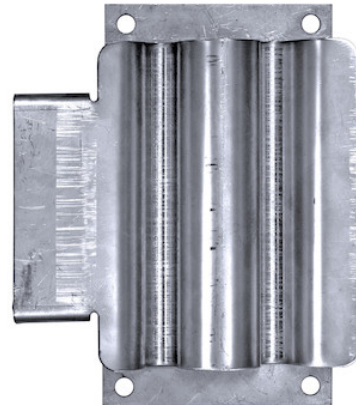

## Shovel Holder for Trucks - Stainless Steel

Buyers Part Number: SH675SS

Buyers Products Shovel Holder for Trucks mounts to the side of your vehicle to store a shovel or other round handled tool during travel.

- Holds shovels or other round handled tools in place with heavy duty spring mechanisms.
- Keeps vehicle organized and clutter-free by mounting to side of truck for easy access.

## Specifications

Color	Silver	Finish	Plain
Material	304 Stainless Steel	Mounting Hole Diameter	0.34"
Mounting Holes Center to Center Horizontal	6.75"	Mounting Holes Center to Center Vertical	3.50"
Number of Mounting Holes	4	Plate Height	6.37"
Plate Width	7.50"	Shipping Weight	2.75 lb